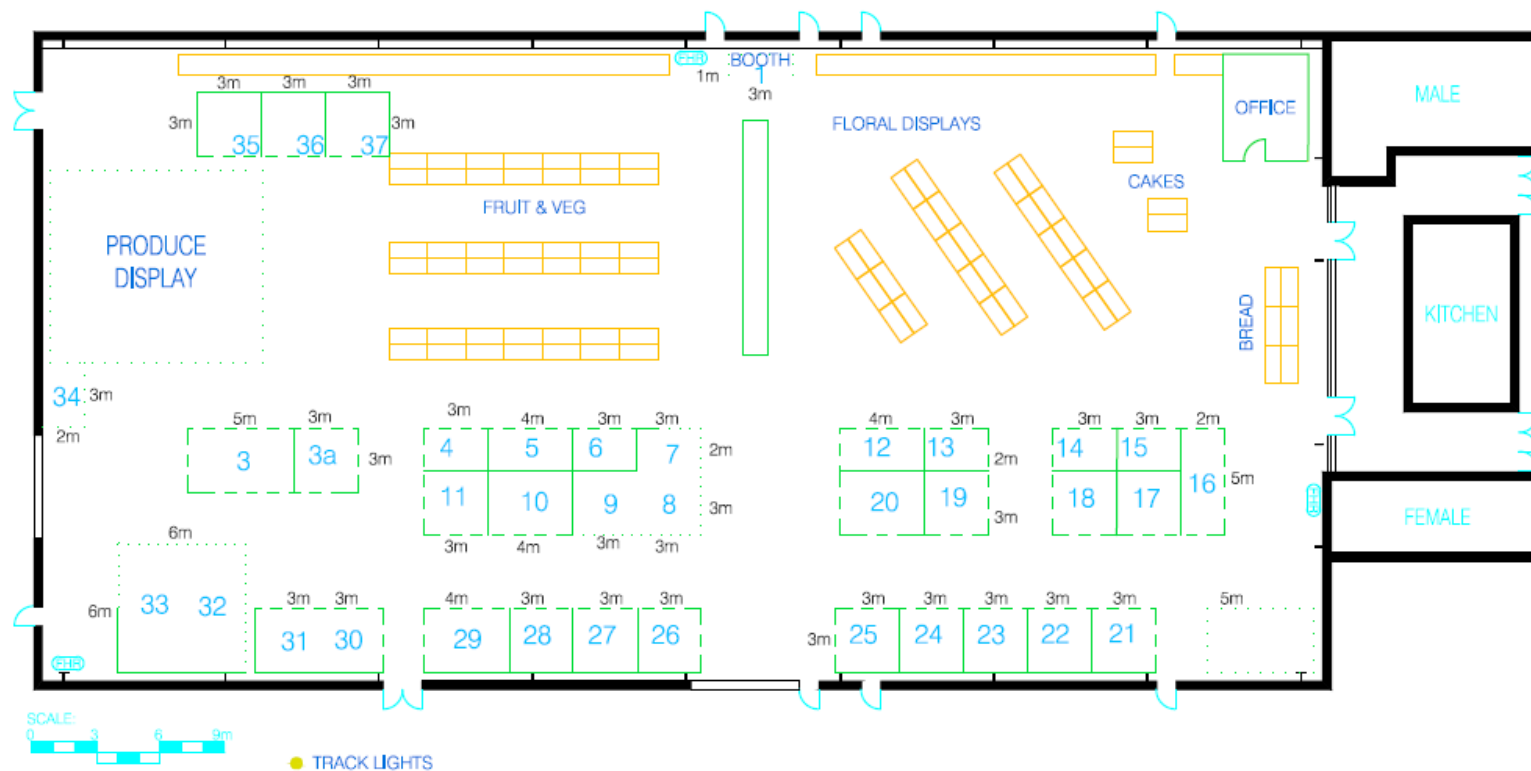

# FITZROY - HARVEST

CANBERRA SHOW 26 – 28<sup>th</sup> FEBRUARY 2016  
HARVEST HALL – FITZROY PAVILION, EXHIBITION PARK CANBERRA