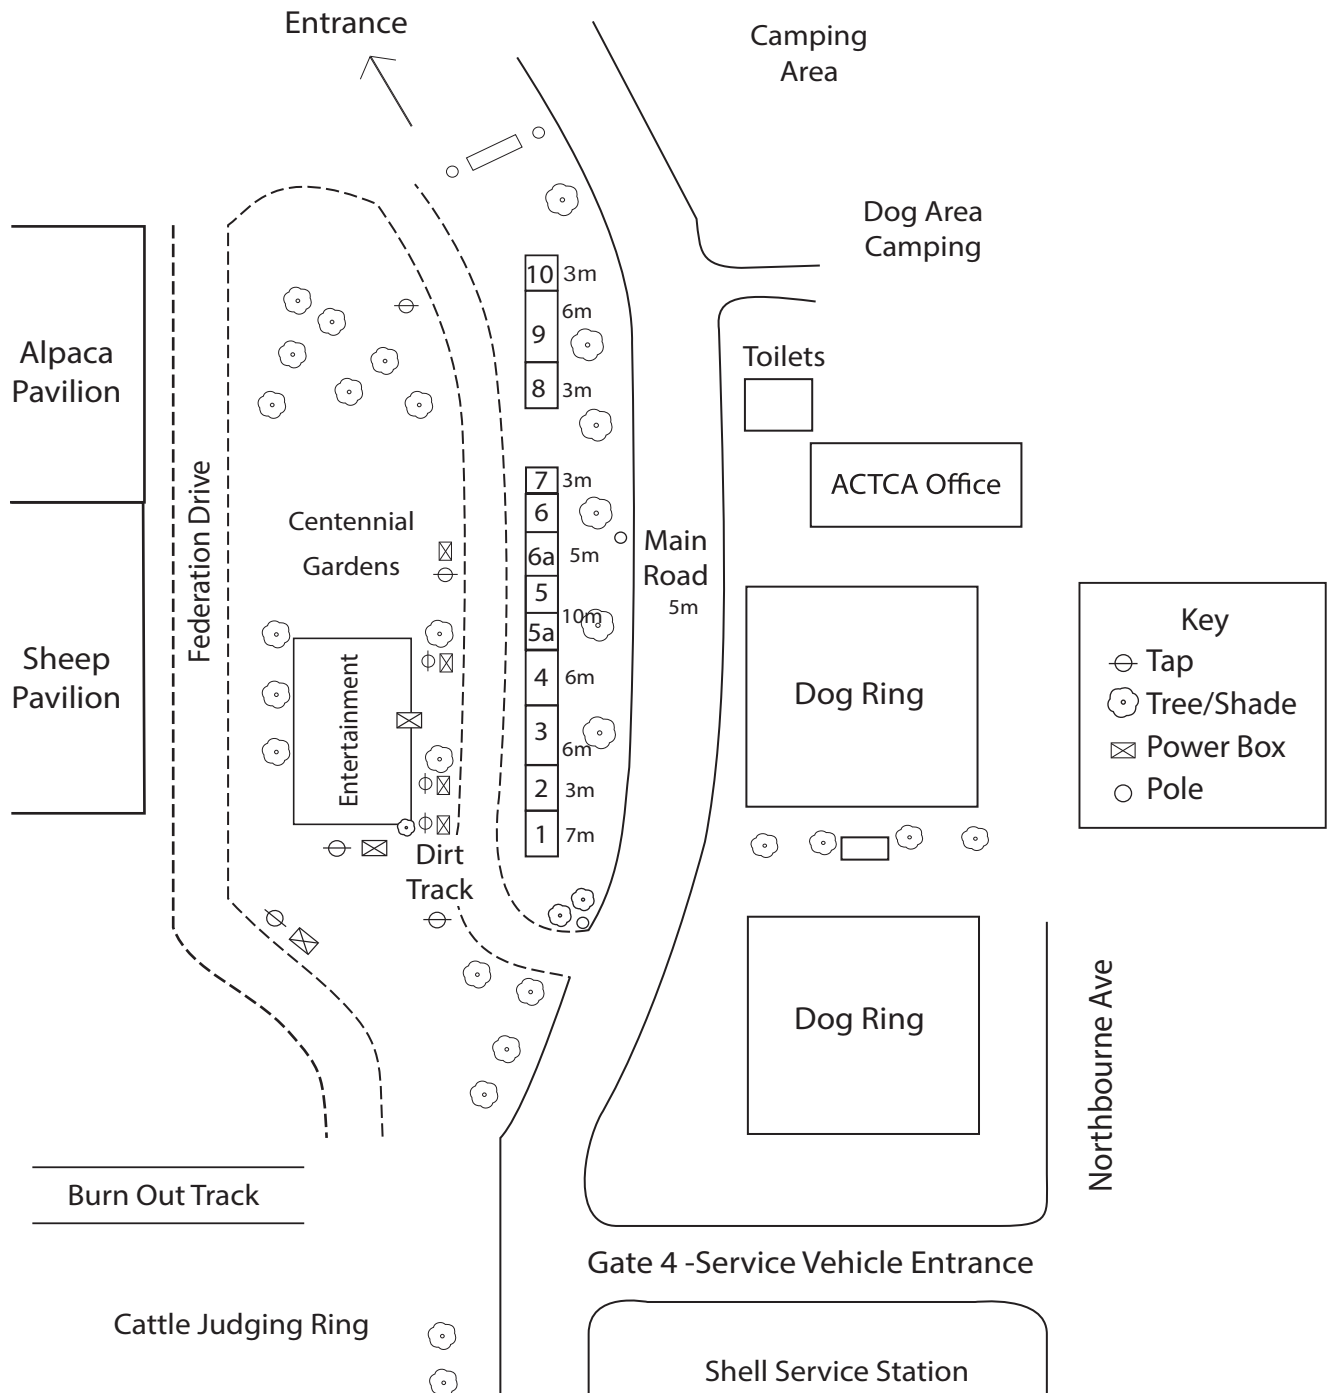

Dog Show

Dog and Cat Products

No. of sites: 10

Sizes between: 3m x 5m, 7m x 5m to 20 x 5m

Features: Main road frontage opposite ActewAGL Royal Canberra Show Dog Show
\$150 per metre frontage

22nd - 24th February 2019
Exhibition Park in Canberra