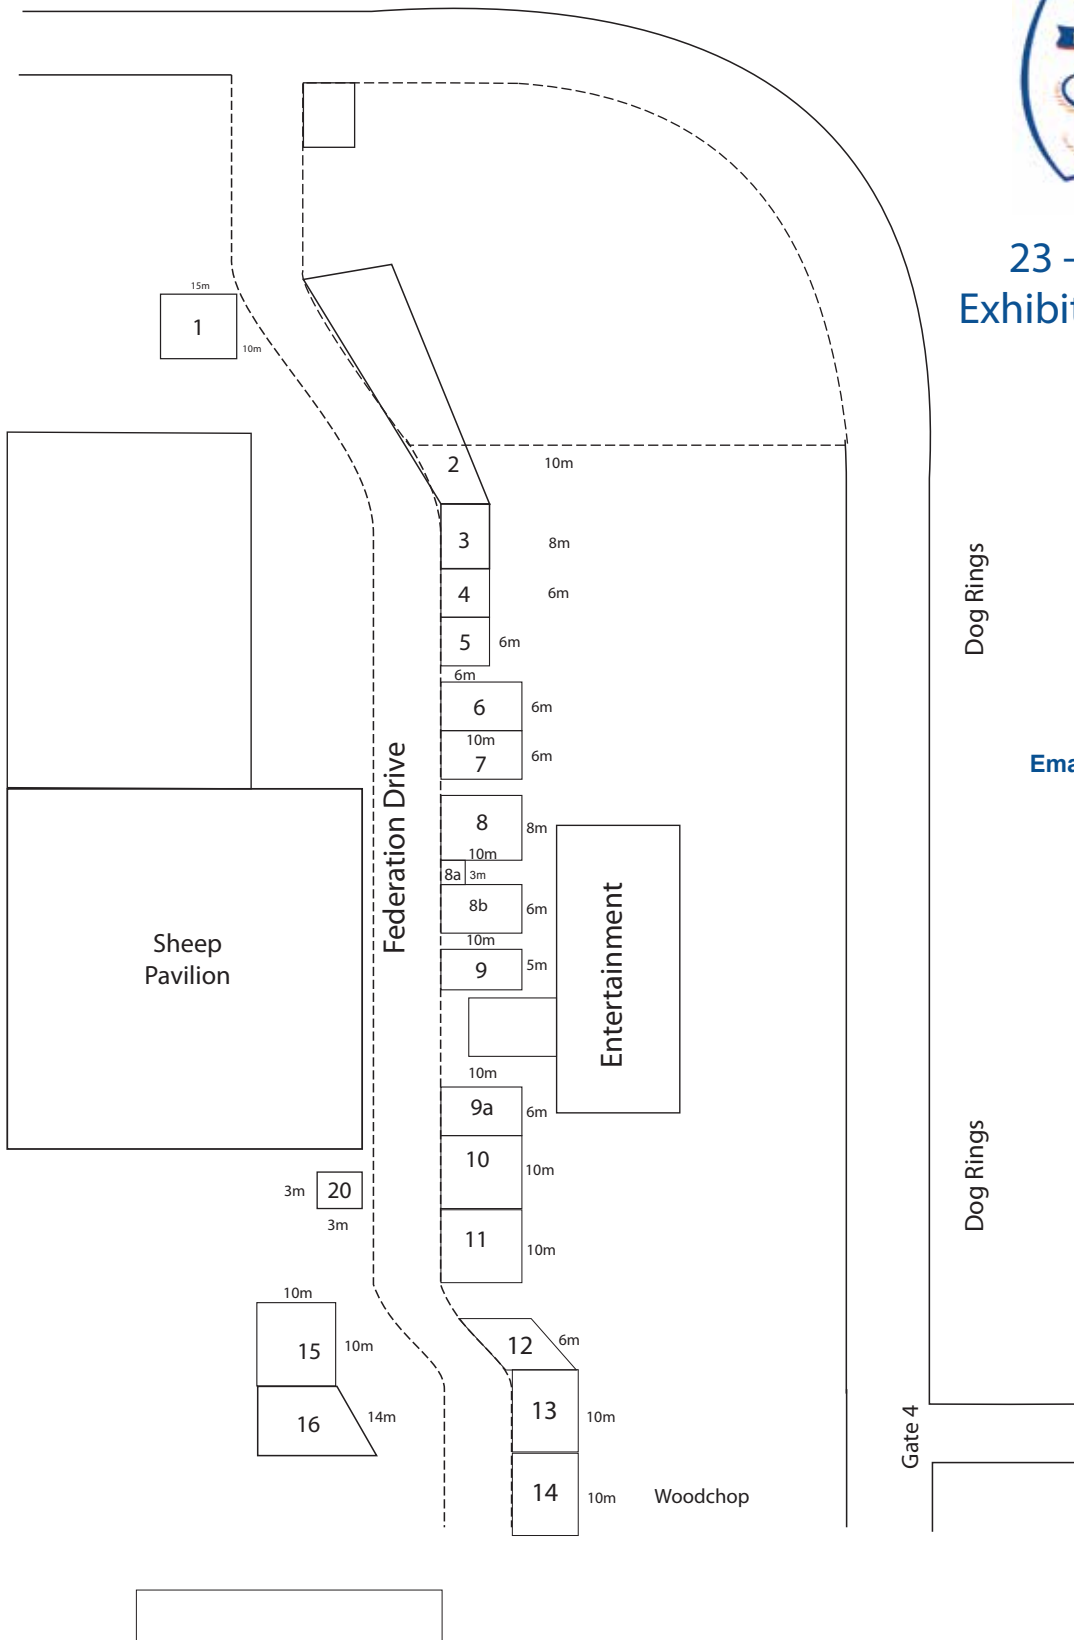

# Federation Drive

Industry and Agriculture

No. of sites: 20

Surface: Grass

Features: Farm equipment demonstrations permitted

Prices: \$150 per metre frontage

  
Public Entrance - Gate 7

23 - 25 February 2018  
Exhibition Park in Canberra