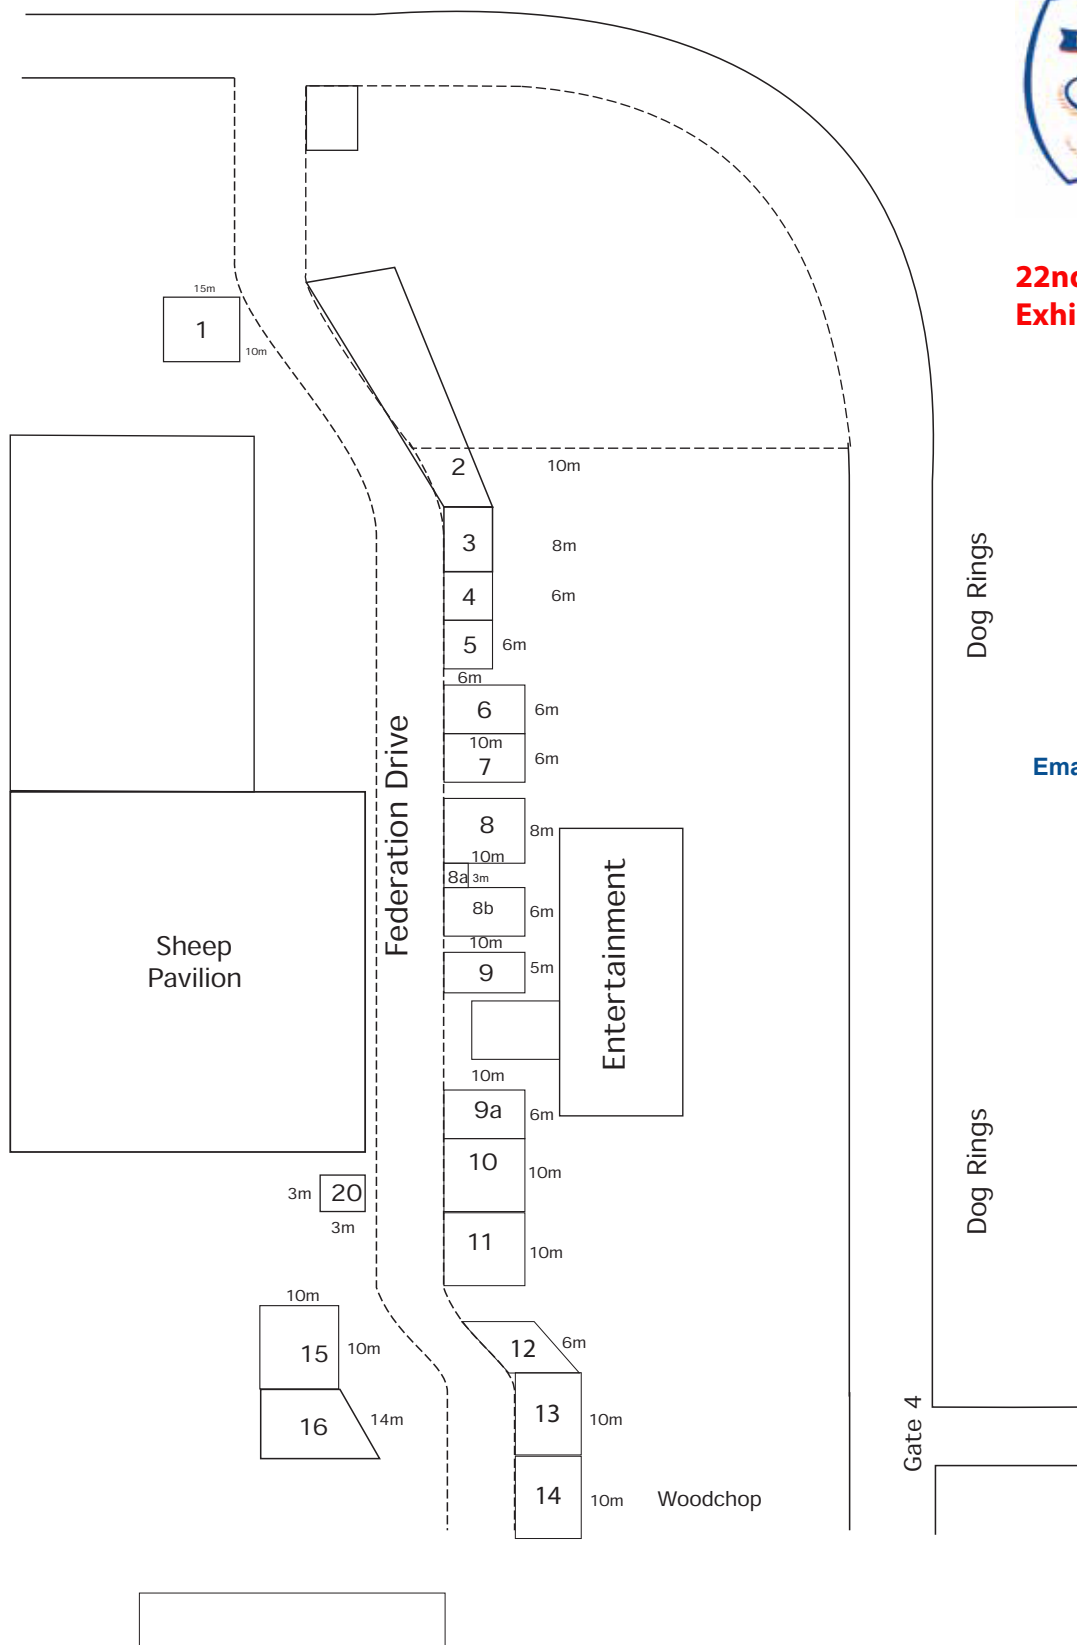

Federation Drive

Industry and Agriculture

No. of sites: 20

Surface: Grass

Features: Farm equipment demonstrations permitted

Prices: \$150 per metre frontage

Public Entrance - Gate 7

22nd - 24th February 2019
Exhibition Park in Canberra